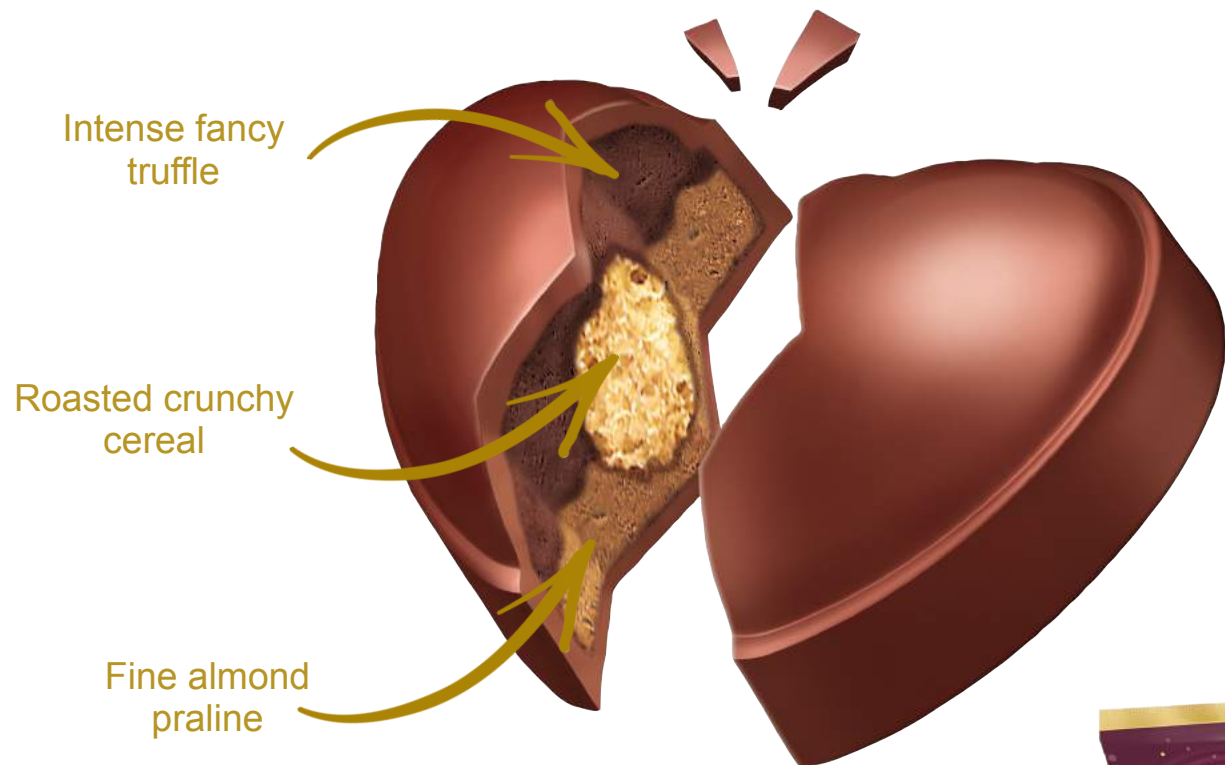

DISCOVER CEMOI'S CRUNCHY HEART

Intense fancy
truffle

Roasted crunchy
cereal

Fine almond
praline

For the loved ones...
Milk or dark chocolate cover
Individually wrapped